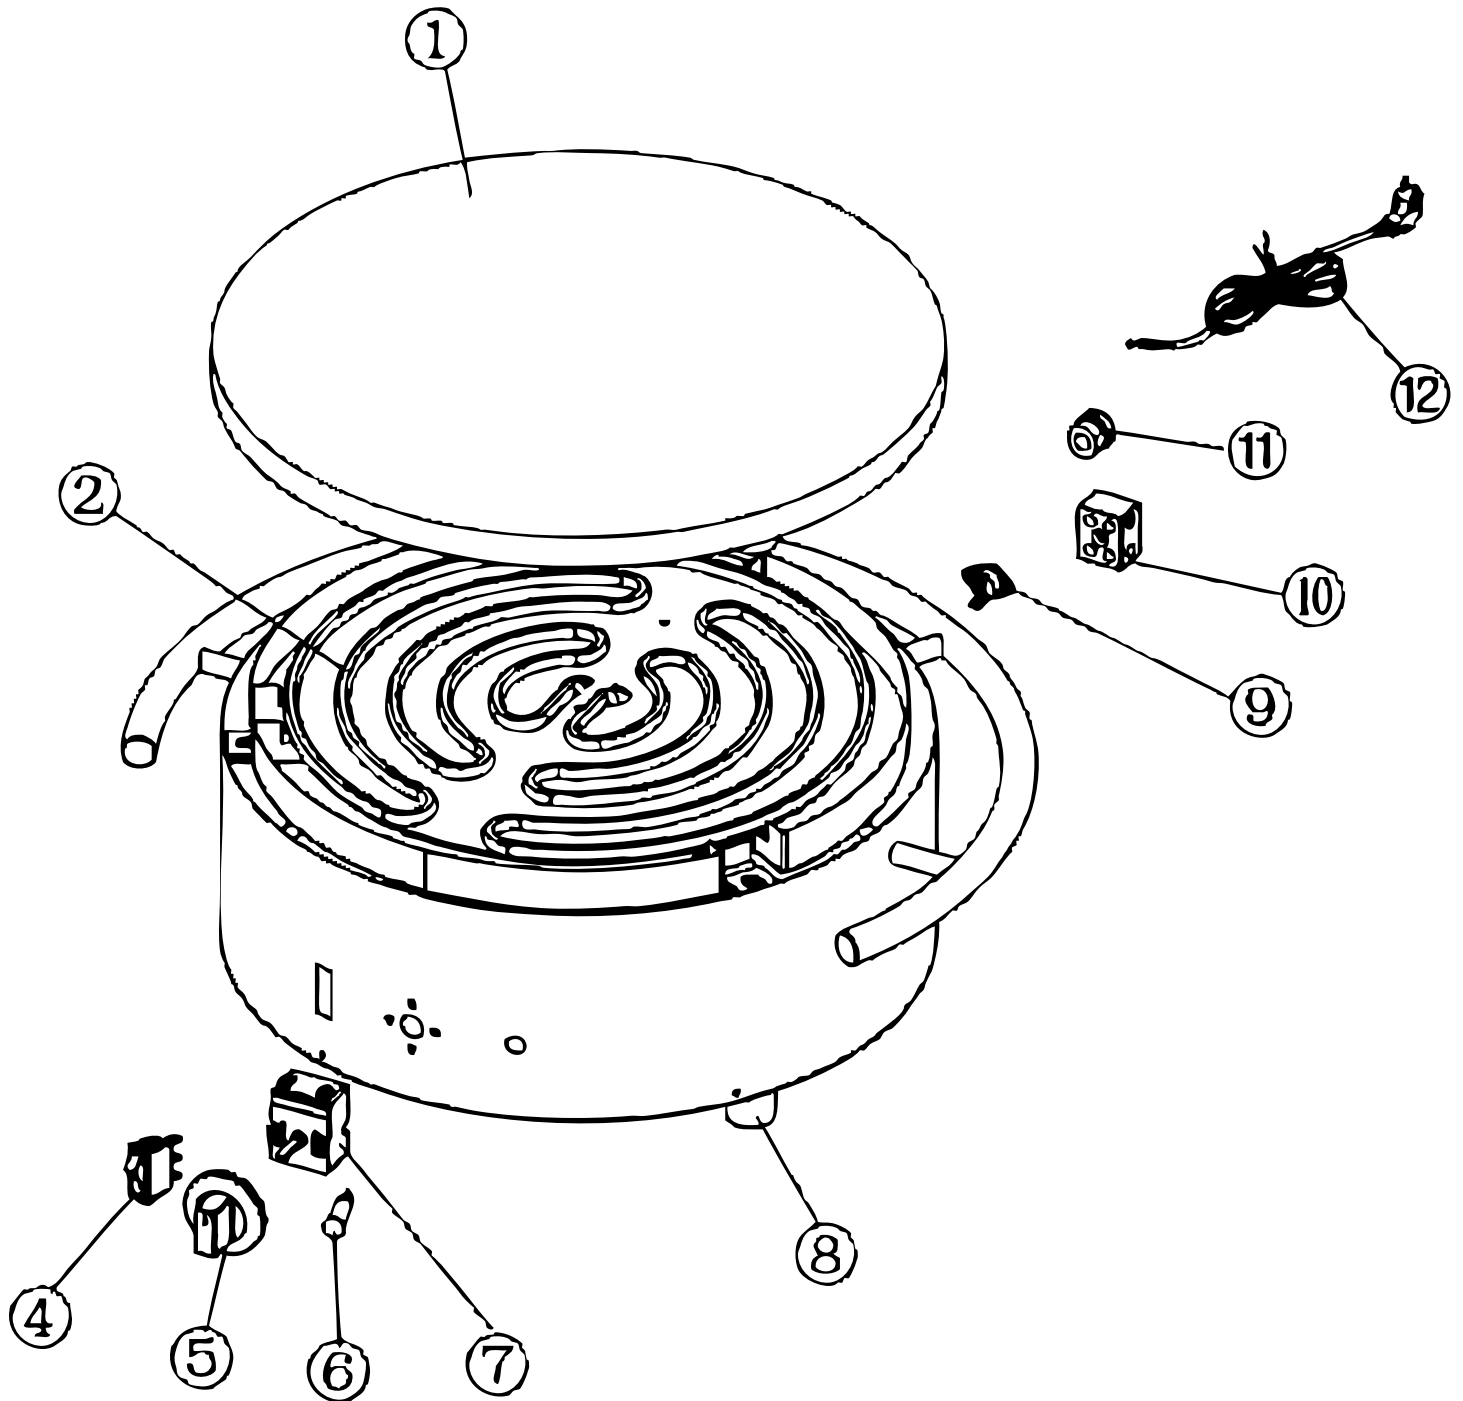

Parts Breakdown

Model CE-CN-0400R 47388

Parts Breakdown

Model CE-CN-0400R 47388

Item No.	Description	Position	Item No.	Description	Position	Item No.	Description	Position
AN826	Cooking Plate for 47388	1	AN828	Heating Indication Light for 47388	6	AN786	Terminal for 47388	10
AN827	Heating Element for 47388	2	AN829	Thermostat for 47388	7	AN785	Power Cord for 47388	11
61915	Switch for 47388	4	AN830	Feet for 47388	8	AN832	Power Cord for 47388	12
61916	Timer and Thermostat Knob for 47388	5	AN831	Temperature Limiter for 47388	9			